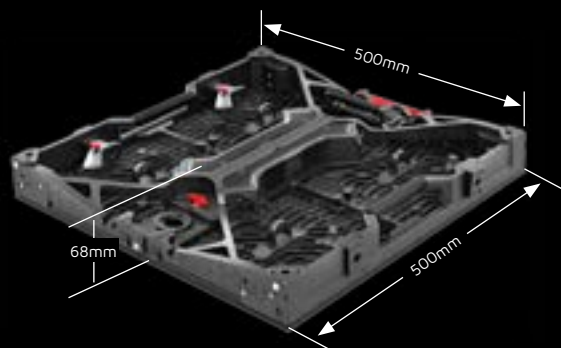

*Notes: The Specifications are for reference, actual values may vary.

1. The max. hanging amount is only valid when the ROE Visual hanging bar and complementary accessories are used and in an indoor situation. No climbing is allowed.
2. The max. stacking amount is only valid when the ROE Visual stacking system and complementary accessories are used, sufficient ballast is applied and in an indoor situation. No climbing is allowed.
3. Convex curving ability only applies to custom tiles.

Dimensions

www.roevisual.com

ROE Visual Co., Ltd. | ROE Visual US, Inc. | ROE Visual Europe BV
roe@roevisual.com | roe@roevisual.com | roe@roevisual.com