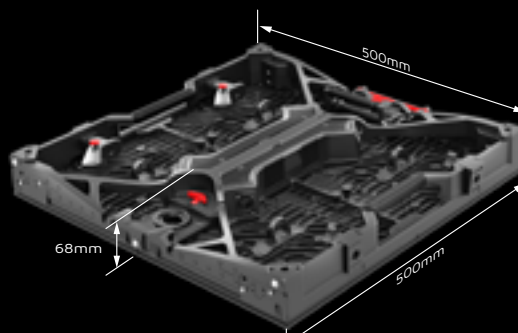

*Notes: The Specifications are for reference, actual values may vary.

1. The max. hanging amount is only valid when the ROE Visual hanging bar and complementary accessories are used and in an indoor situation, safety factor is 8. No climbing is allowed.
2. The max. stacking amount is only valid when the ROE Visual stacking system and complementary accessories are used, sufficient ballast is applied and in an indoor situation. No climbing is allowed.
3. Convex curving ability only applies to custom tiles.

Dimensions

www.roevisual.com

ROE Visual Co., Ltd.	ROE Visual US, Inc.	ROE Visual Europe BV
roe@roevisual.com	roe@roevisual.com	roe@roevisual.com