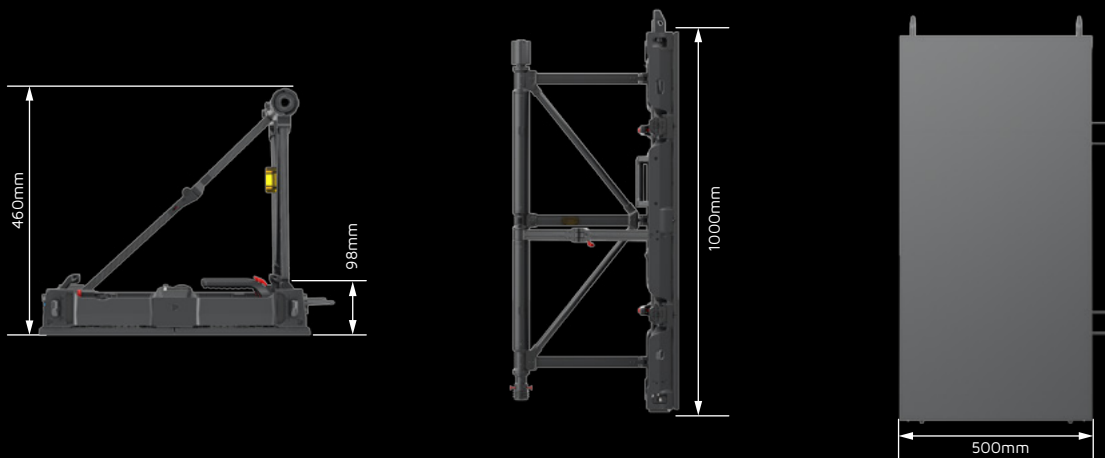

Notes: The Specifications are for reference, actual values may vary.

Dimensions

www.roevisual.com

ROE Visual Co., Ltd. | ROE Visual US, Inc. | ROE Visual Europe BV
roe@roevisual.com | roe@roevisual.com | roe@roevisual.com