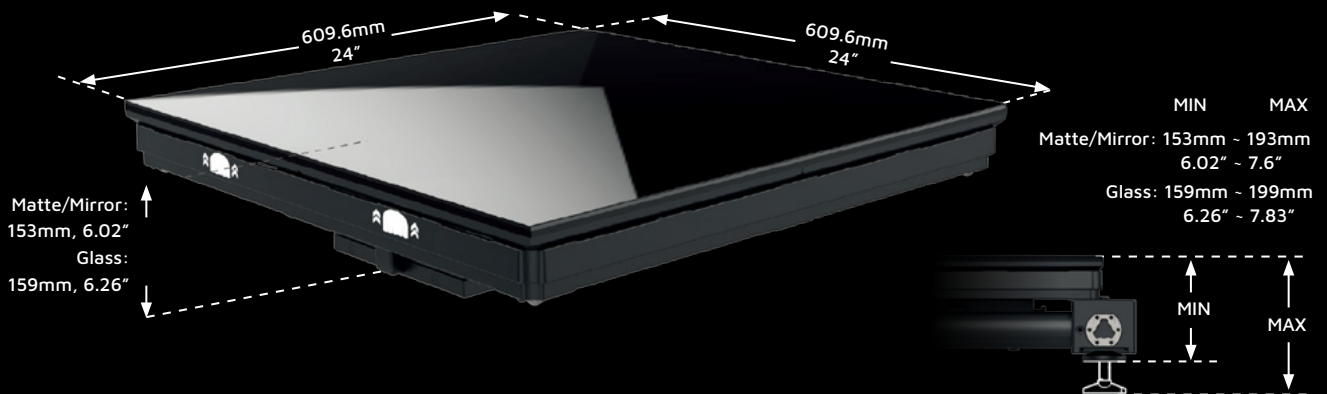

Specifications

Black Marble	BM4 Glass	BM4 Matte	BM4-Mirror
Pixel Pitch	4.76mm	4.76mm	4.76mm
Max. Brightness Calibrated	800nits	2,000nits (Deep Black Matte)	1,300nits
Panel Dimension	609.6 x 609.6 x 130mm 24" x 24" x 5.1"	609.6 x 609.6 x 130mm 24" x 24" x 5.1"	609.6 x 609.6 x 130mm 24" x 24" x 5.1"
Panel Resolution (H x V)	128 x 128	128 x 128	128 x 128
Panel height incl.frame/feet	159-199mm	153-193mm	/
Weight Per Panel	21.65kg; 47.73lbs	16kg; 35.27lbs	21.65kg; 47.73lbs
Power Consumption Max/Average	290W / 145W	290W / 145W	290W / 145W
BTU Max/Average	989/ 455	989/ 455	989/ 455
Transparency	Solid	Solid	Solid
Serviceability	Front	Front	Front
LED Configuration	SMD 1921 White	SMD 1921 White	SMD 1921 White
Viewing Angle Horizontal	140°	140°	140°
Scan Ratio	1/8	1/8	1/8
Refresh Rate	1920Hz	1920Hz	1920Hz
Gray Scale	16bit	16bit	16bit
Frame Material	Magnesium Alloy	Magnesium Alloy	Magnesium Alloy
Operational Temp / Humidity	0°~ 45°C, 10-90% RH 32°~113°F, 10-90% RH	0°~ 45°C, 10-90% RH 32°~113°F, 10-90% RH	0°~ 45°C, 10-90% RH 32°~113°F, 10-90% RH
Storage Temp / Humidity	-40°~ 60°C, 10-90% RH -40°~140°F, 10-90% RH	-40°~ 60°C, 10-90% RH -40°~140°F, 10-90% RH	-40°~ 60°C, 10-90% RH -40°~140°F, 10-90% RH
IP Rating	Outdoor	Outdoor	Outdoor
Certifications	CE, ETL, FCC	CE, ETL, FCC	CE, ETL, FCC

Notes: The Specifications are for reference, actual values may vary.

Dimensions

www.roevisual.com