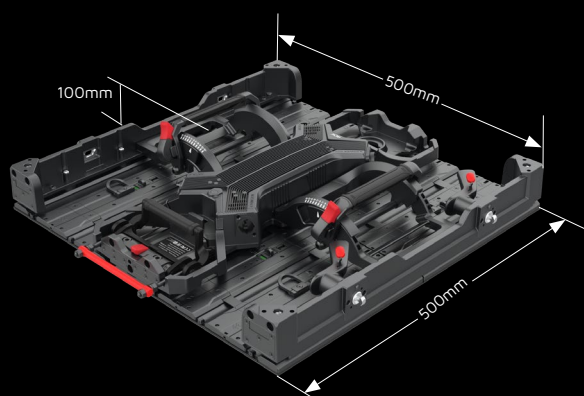

Specifications

Ruby-C	RB-C 2.3
Pixel Pitch	2.31mm
Max Brightness Calibrated	1500nits
Panel Dimension	500mm x 500mm x 100mm 19.7" x 19.7" x 3.94"
Panel Resolution (H x V)	216 x 216
Panel Weight	7.4kg / 16.31lbs
Power Consumption Max / Average	180W / 90W
BTU Max / Average	615 / 280
Transparency	Solid
Serviceability	Rear
Curving (Concave & Convex) *1	Concave 30°-Convex 30°
Max. Hanging (panels) *2	20
Max. Stacking (panels)	12
LED Configuration	4 in 1 common cathode
Viewing Angle Horizontal	140°
Viewing Angle Vertical	140°
Scan Ratio	1/12
Refresh Rate	3840Hz
Gray Scale	15bit
Frame Material	Magnesium Alloy
Processing Platform	MVR / Brompton
Operational Temp / Humidity	-20°-45°C, 10-90%RH | -4°-113°F, 10-90%RH
Storage Temp / Humidity	-40°-60°C, 10-90%RH | -40°-140°F, 10-90%RH
IP Rating	Indoor
Certifications	CE, ETL, FCC, UKCA, WEEE

Notes: The Specifications are for reference, actual values may vary.

1. Convex ability only applies to custom tile, not the standard one.

2. The max. hanging amount is only valid when the ROE Visual hanging bar and complementary accessories are used and in an indoor situation, safety factor is 8. No climbing is allowed.

Dimensions

www.roevisual.com

ROE China | ROE US | ROE EU | ROE UK | ROE JP | ROE ME
roe@roevisual.com