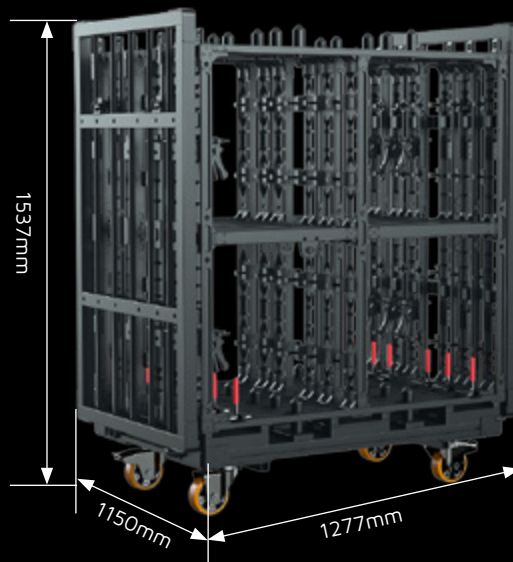

Specifications

T4 Frame

Dimension of full frame (T4S)	1200 x 1200 mm
Dimension of full frame (T4V)	600 x 1200 mm
Dimension of full frame (T4H)	1200 x 600 mm
Dimension of full frame (T4M)	600 x 600 mm
Material	Aluminum
Maximum Hanging	24m
Maximum Stacking	4.8m
Weight with CB Panels	37kg/m ² (T4S)

Dolly

Dimension of Dolly	1150 x 1277 x 1537 mm (with stackers)
Dolly capacity	12pcs full CB panels with frames

Note: The Specifications are for reference, actual values may vary.

Dimensions

www.roevisual.com