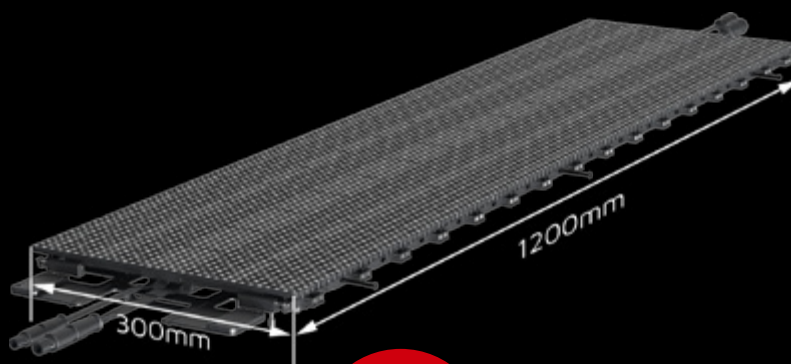

*Notes: The Specifications are for reference, actual values may vary.

1. The max. hanging amount is only valid when the ROE Visual hanging bar and complementary accessories are used and in an indoor situation, safety factor is 5. No climbing is allowed.
2. Optional available in HB on request

Dimensions

www.roevisual.com

ROE Visual Co., Ltd. | ROE Visual US, Inc. | ROE Visual Europe BV
roe@roevisual.com | roe@roevisual.com | roe@roevisual.com